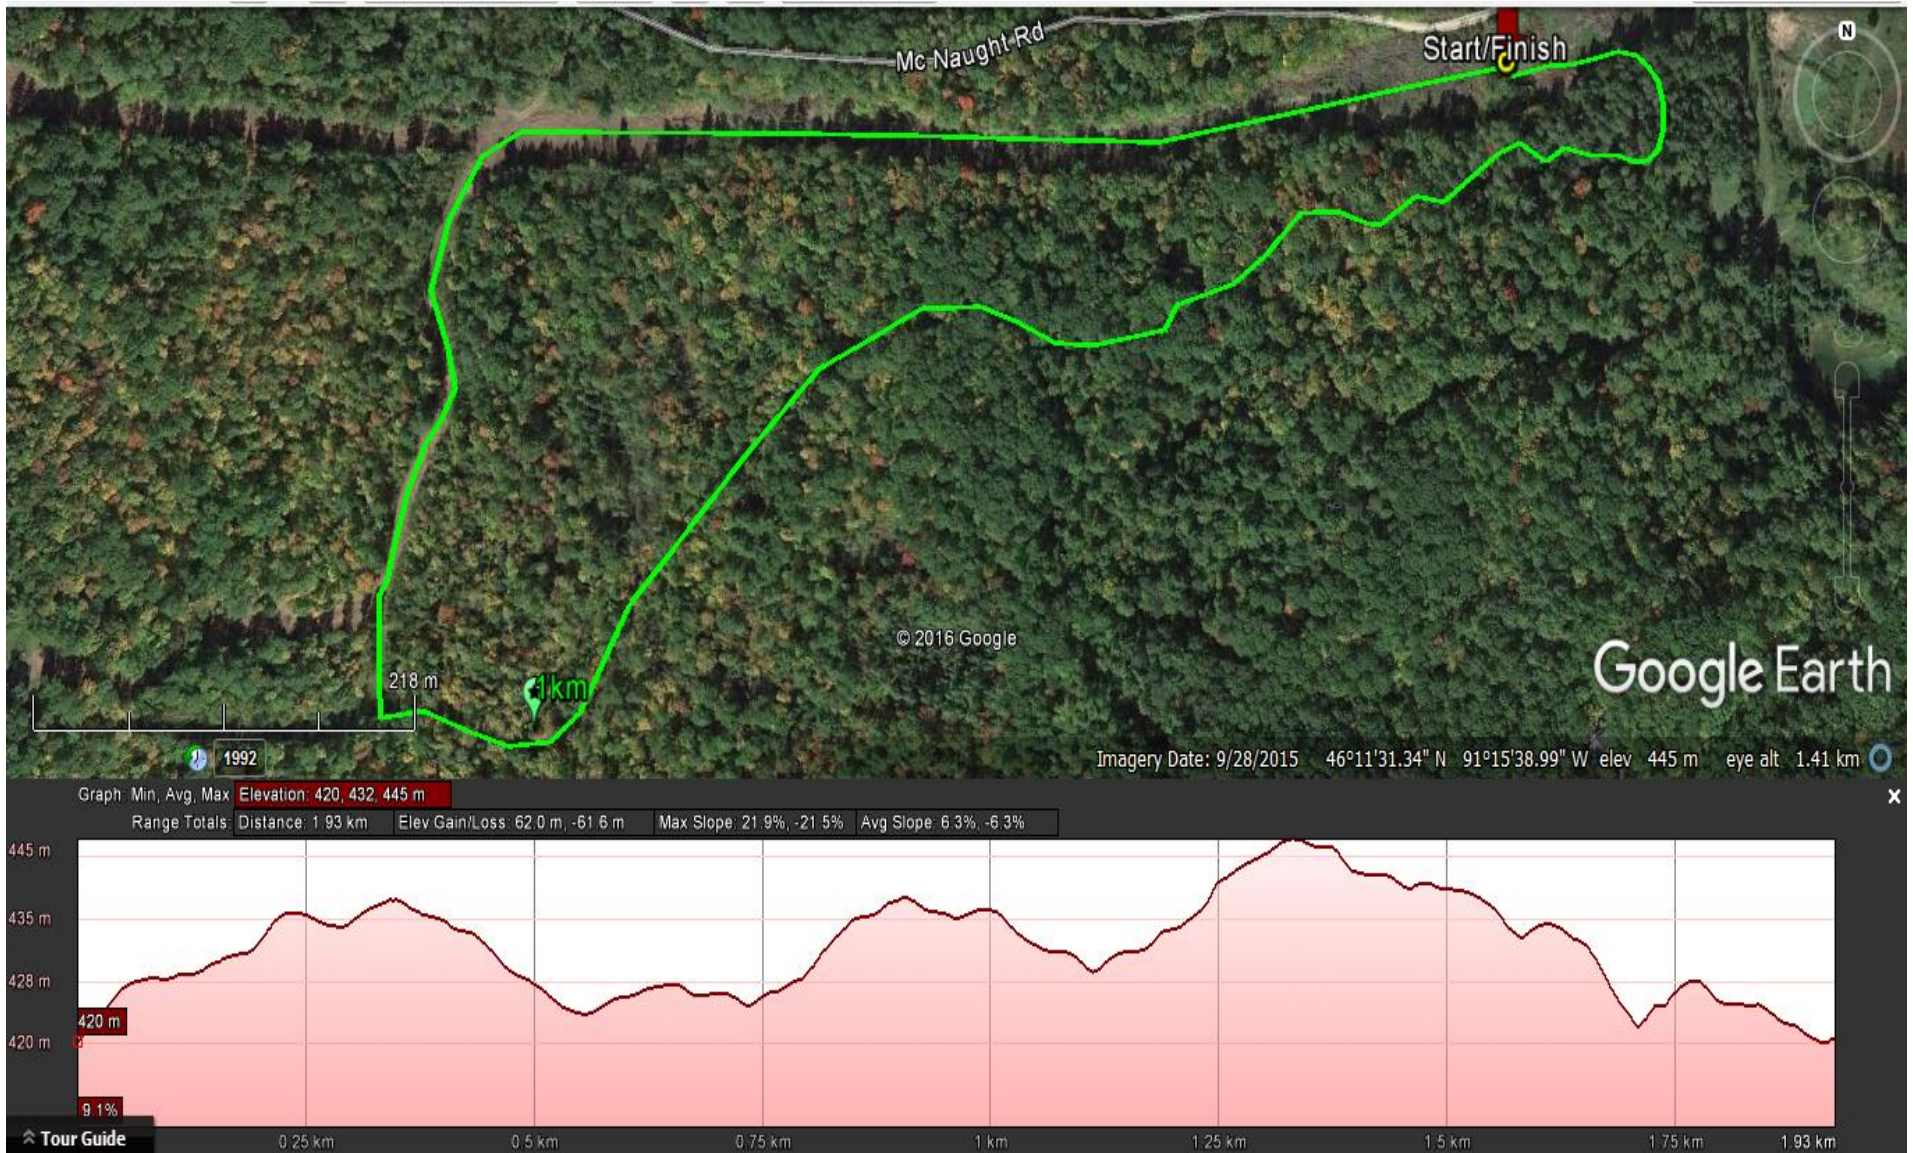

Wisconsin Middle School Championships 2017 - 4km course (2 X1.9km)

1-1.9km lap: Total Climb- 62m, Height Differential- 25m, Maximum climb-19m